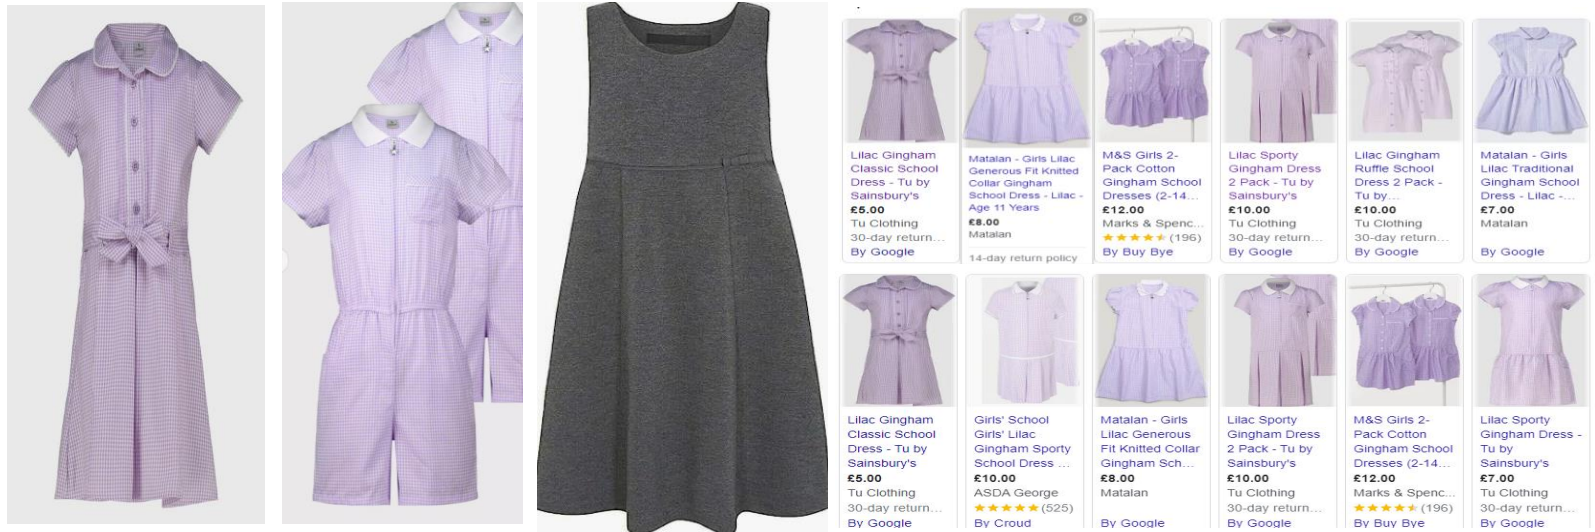

Summer dresses, pinafores and playsuits

Children may wear lilac Summer dresses if they choose. Summer dresses will NOT be branded with the school logo.

Summer dresses can be purchased from supermarkets.

Colours such as red, green, blue and yellow are not permitted.

Children may also choose to wear grey pinafores.